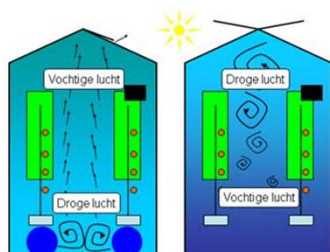

-Reduce humidity by bringing in dry outside air!

This air (warmed up and dry) will be dosed below in the glasshouse (below the gutters).

Innocrop Consulting

System:

Innocrop Consulting

Results:

*2014: cucumbers growers invested in this system.
More growers use double screens.

***Growing technique is also important:**

Example: High Wire: sufficient leaf picking is important!!!!
(less humidity problems).

When production higher: less energy need/kg.

*But: Energy prices in 2020???